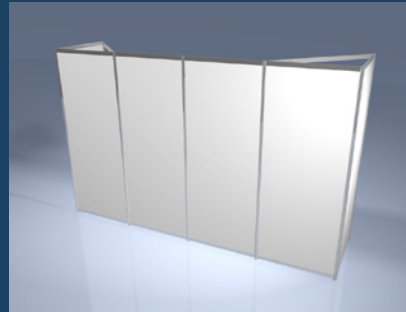

counter tops
 All system-counter tops are 19mm thick. Available in the colour white, black, light grey, dark grey, silver, wenge wood, maple wood, beech wood.

7630

conventional bar 100/50/118cm 132,10 €

system walls

angled wall construction, supporting walls not necessary

straight wall construction with supporting walls

System walls

Octanorm-system construction, aluminium frame with doublesided white plates 3mm thick, total height 250cm, usable height 238cm, usable width 95cm.