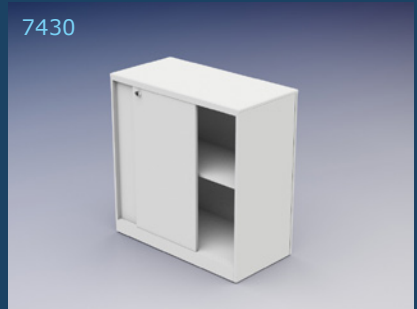

counters, showcases

7053

glass cabinet white, closed, illuminated 100/50/200cm 200,00 €

showcases and counters
 Aluminium frame with white boards, optional different colours are available. Alternatively conventional construction.

7016

system-counter, open 100/50/98cm 75,00 €

height of counters
 All system-counters are available in 3 heights:
 85cm
 98cm
 110cm

7020

system-counter, lockable 100/50/85cm 85,00 €

7022

system-counter 100/50/110cm 95,50 €

7430

conventional counter 100/50/98cm 111,80 €

7100

locker, 5 safe boxes 46/48/195cm 115,70 €

7052

cabinet, illuminated.50x50x200cm 175,00 €

7050

cabinet, white lockable 100/50/85cm 112,00 €