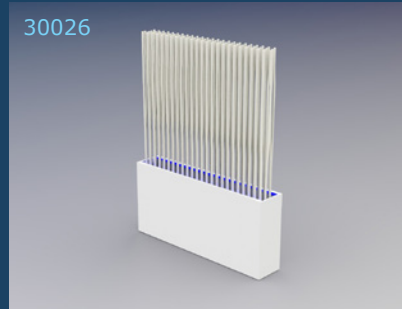

room divider, LED walls

sideboard with doors, white (6x textile grass plants) 215,70 €

Room divider

They allow you to delimit certain areas of your exhibition stand.

slatted wall, white 100x12x200cm 170,90 €