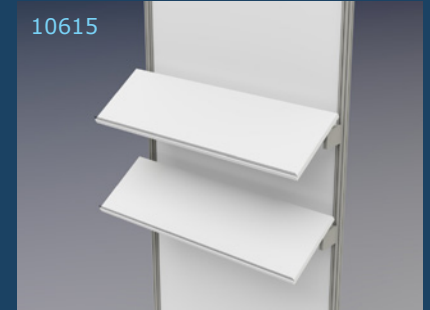

straight shelf f.system stands each 15,10 €

10615

angular shelf f.system stand, each 26,50 €