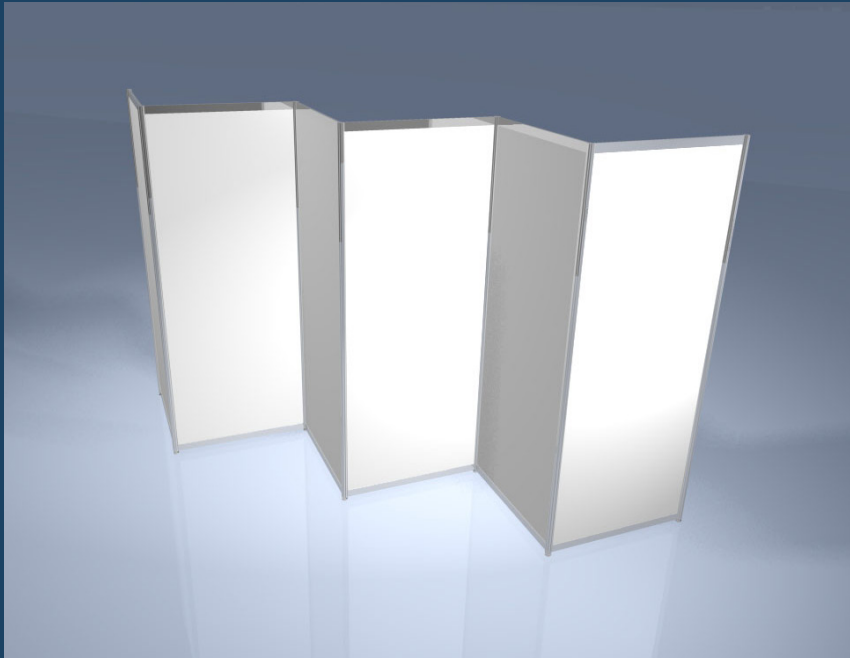

system walls

angled wall construction, supporting walls not necessary