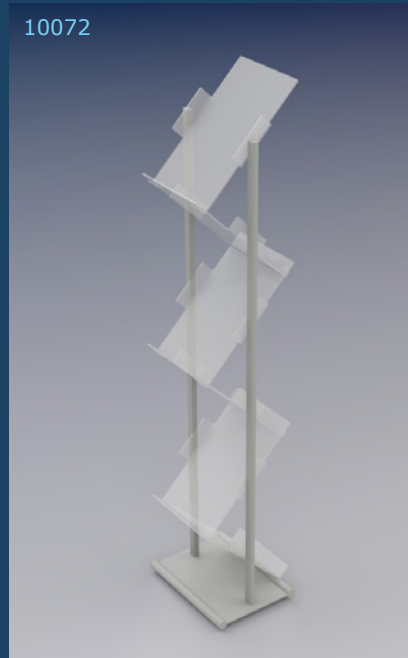

ceiling beams, alu eloxed with tension locks

presentation, media

10350

acrylic brochure rack for wall 5xA4 48,00 €

presentation

Please ask for individual solutions for presentation of brochures, exhibits, etc.

25280

LED spotlight, 25W 32,00 €

10072

brochure display stand P-ZZ6, 6xA4 65,00 €

10070

brochure display stand P3, 3xA4 40,00 €

10610

straight shelf f.system stands each 15,10 €