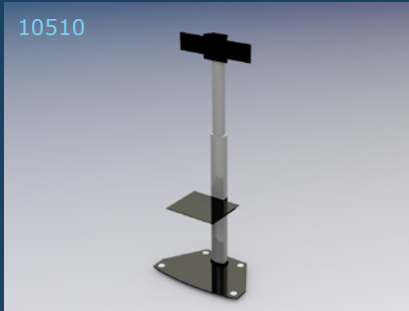

25280

LED spotlight, 25W 32,00 €

10072

brochure display stand P-ZZ6, 6xA4 65,00 €

10070

brochure display stand P3, 3xA4 40,00 €

10610

straight shelf f.system stands each 15,10 €

10615

angular shelf f.system stand, each 26,50 €

plants and decoration on demand

10510

monitor stand, one-legged up to 65" 177,50 €

49603

LED-LCD screen 55" w.wall bracket 338,00 €

digital equipment on demand