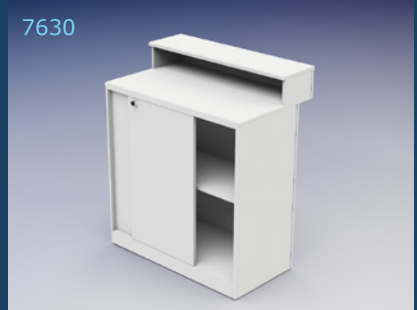

7016

system-counter, open 100/50/98cm 75,00 €

height of counters
 All system-counters are available in 3 heights:
 85cm
 98cm
 110cm

7020

system-counter, lockable 100/50/85cm 85,00 €

7022

system-counter 100/50/110cm 95,50 €

7430

conventional counter 100/50/98cm 111,80 €

7100

locker, 5 safe boxes 46/48/195cm 115,70 €

7052

cabinet, illuminated.50x50x200cm 175,00 €

7050

cabinet, white lockable 100/50/85cm 112,00 €

counter tops
 All system-counter tops are 19mm thick. Available in the colour white, black, light grey, dark grey, silver, wenge wood, maple wood, beech wood.

7630

conventional bar 100/50/118cm 132,10 €