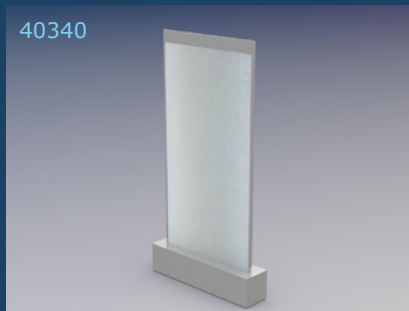

sparkling water wall 110x25x210cm 512,20 €