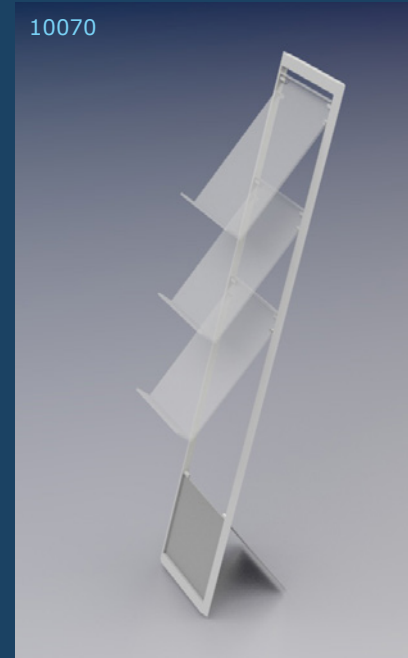

presentation, media

10350

presentation

Please ask for individual solutions for presentation of brochures, exhibits, etc.

25280

10072

10070

10610

10615

10510

49603

media

We deliver TFT-, LED-screens, LED-walls, laptops, beamer, etc. preferably in combination with individual fair stands.